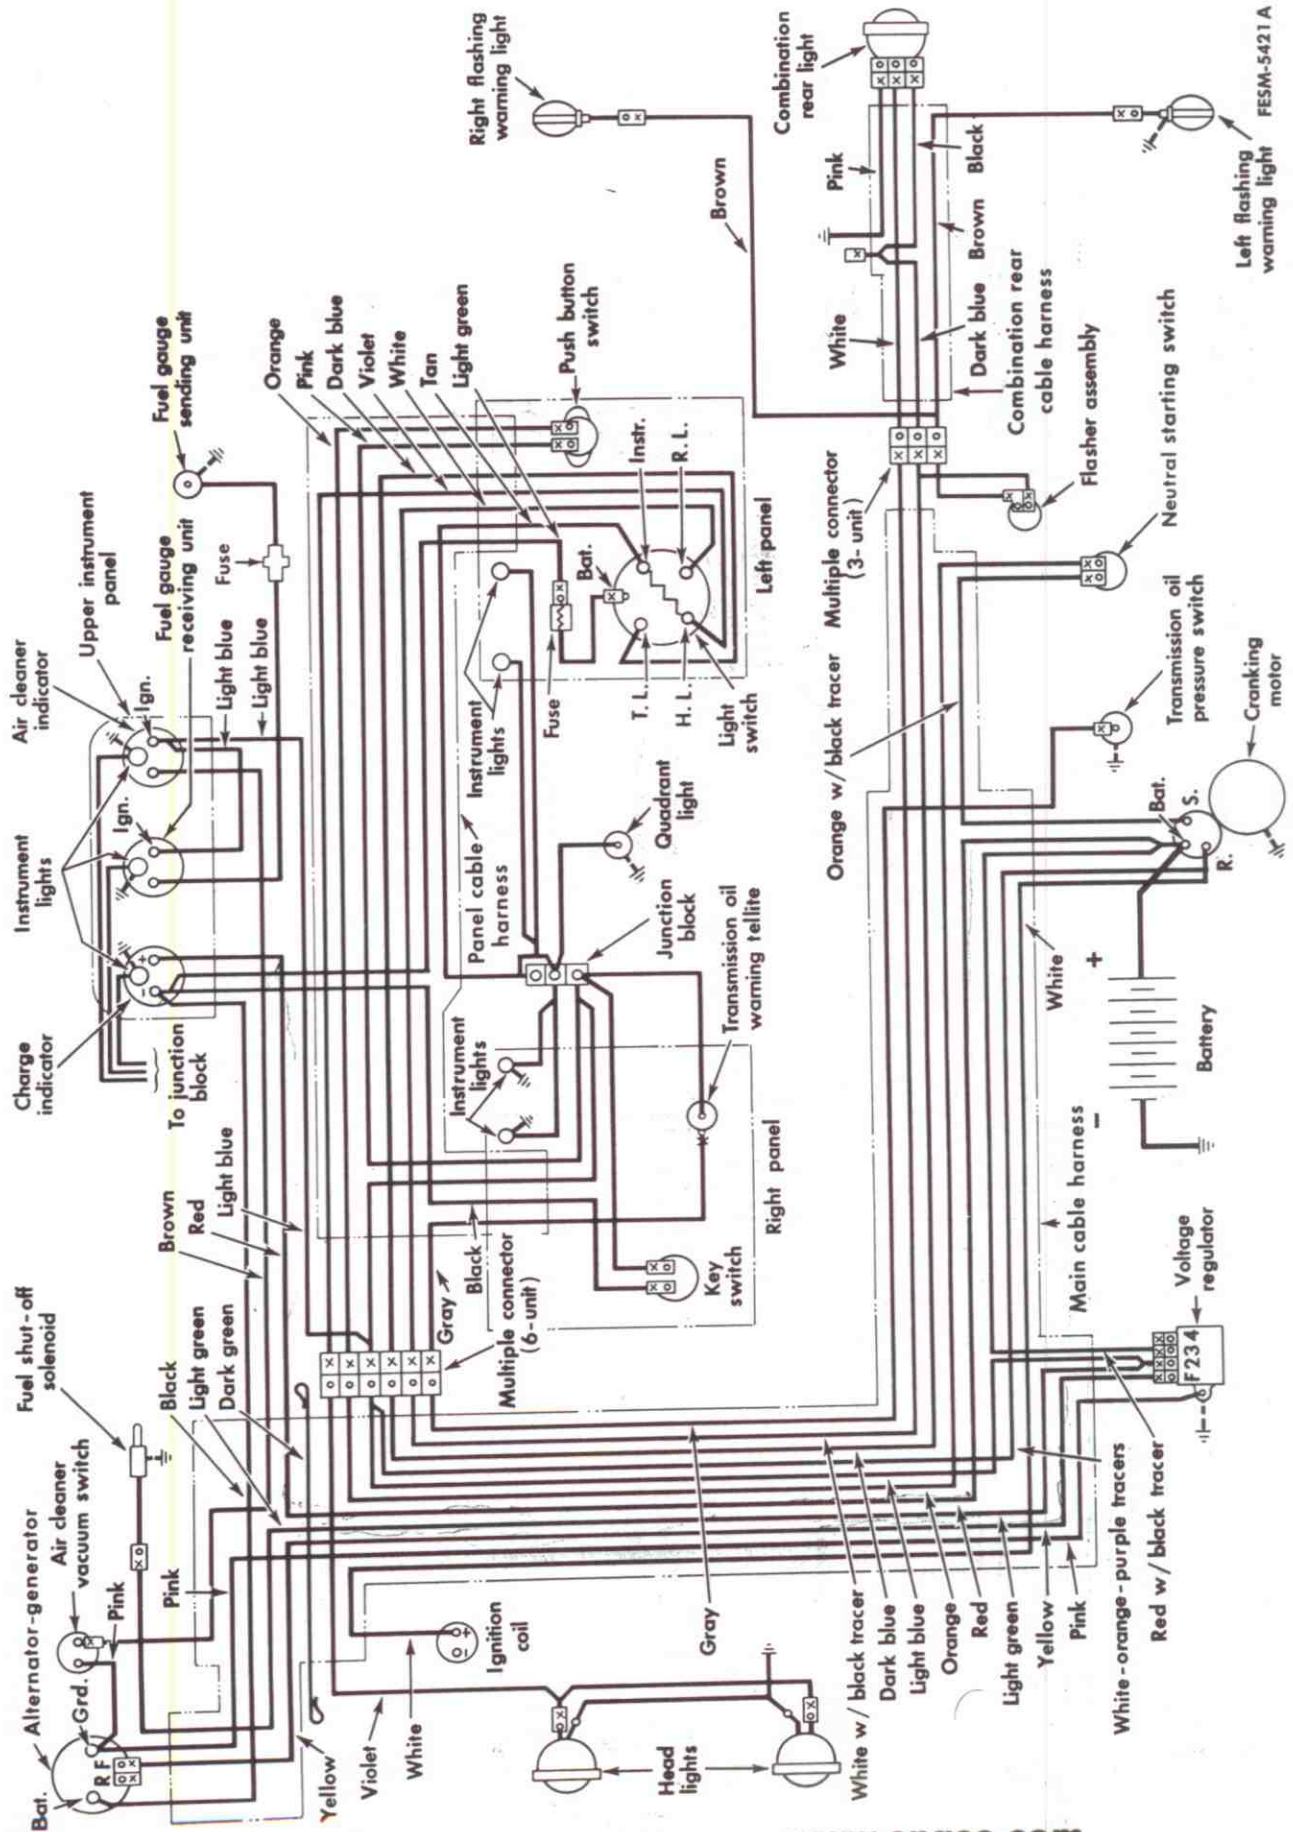


766 966 1066

1466 1566

14671568

HYDRO 100

TRACTORS

WIRING DIAGRAMS

Wiring diagram (766 gas tractor).

FESM-5422

www.cngco.com

Right deluxe fenders

FESM-5423

Schematic wiring diagram for deluxe fenders.

Alternator-generator with integral voltage regulator (766 gas tractor).