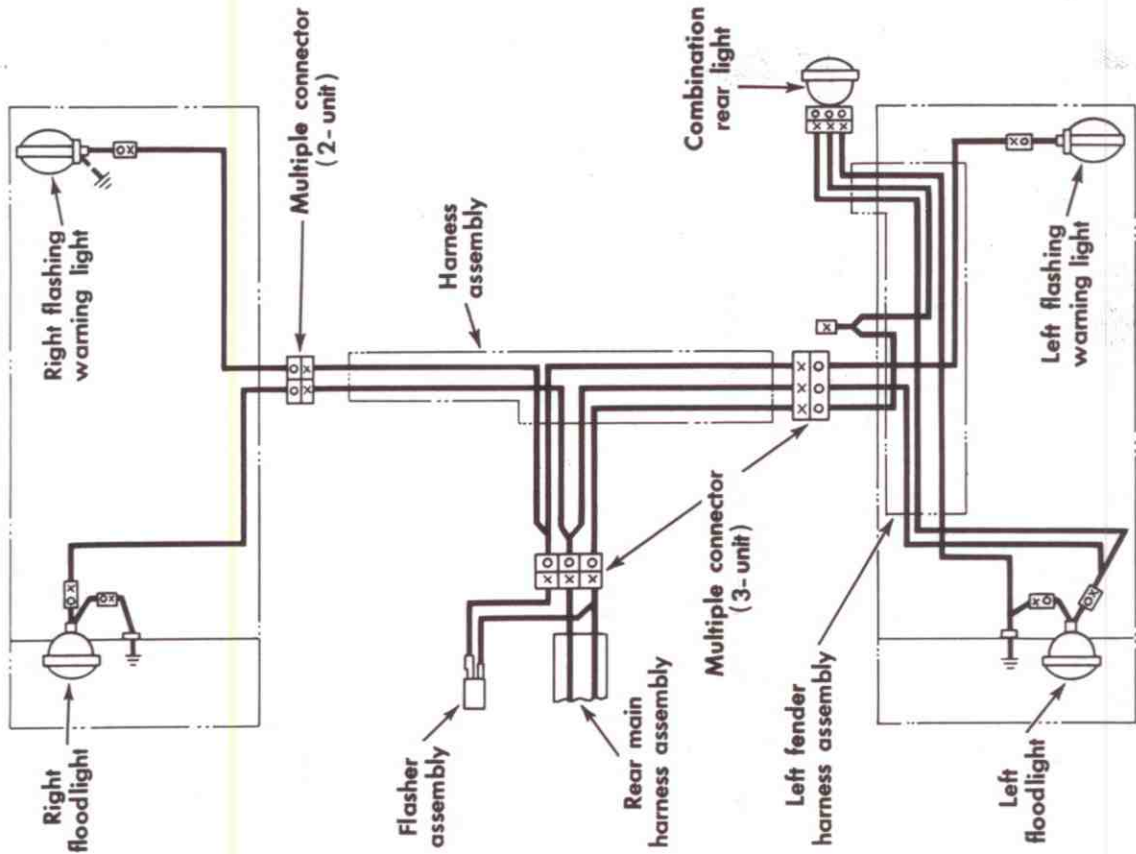


766 966 1066

1466 1566

14671568

HYDRO 100

TRACTORS

WIRING DIAGRAMS

Wiring diagram (766 gas tractor).

FESM-5422

www.cngco.com

Right deluxe fenders

FESM-5423

Schematic wiring diagram for deluxe fenders.

Alternator-generator with integral voltage regulator (766 gas tractor).