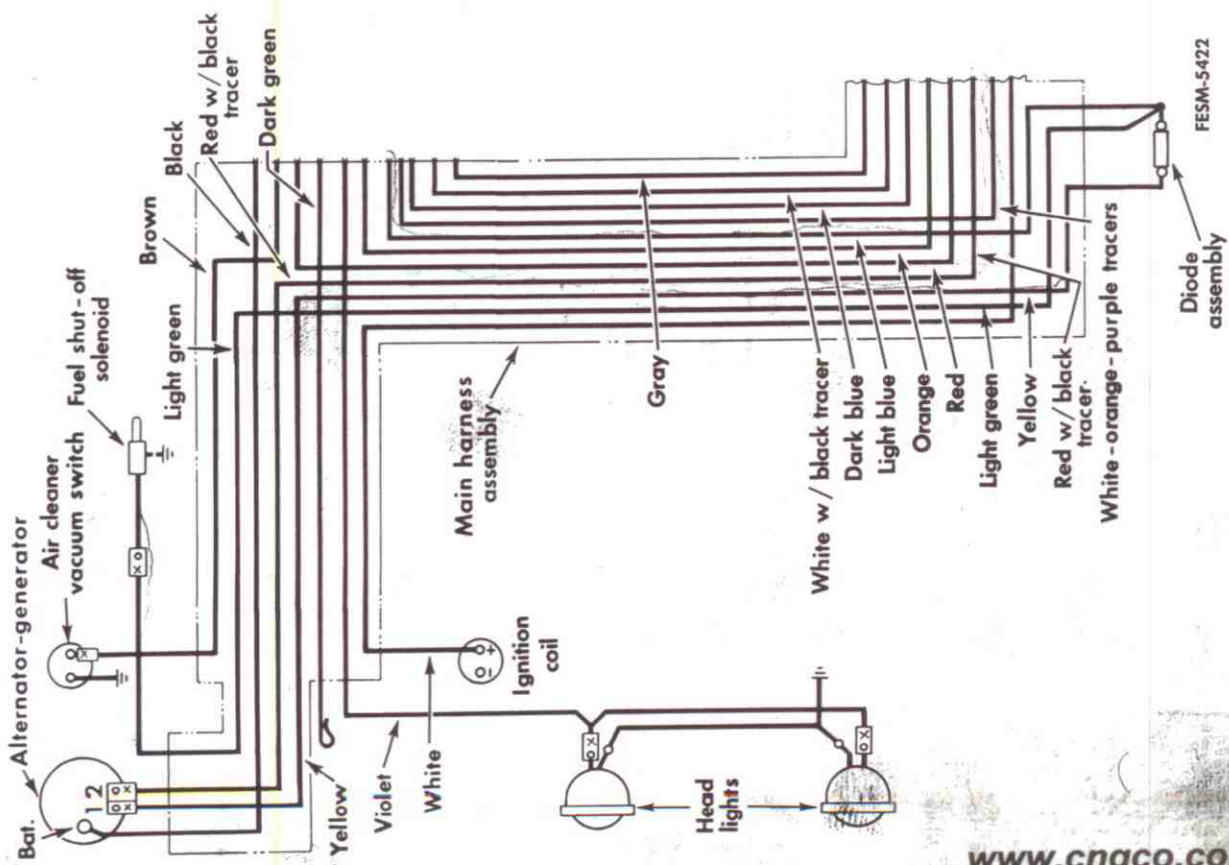


766 966 1066

1466 1566

14671568

HYDRO 100

TRACTORS

WIRING DIAGRAMS

Wiring diagram (766 gas tractor).

FESM-5422

www.cngco.com

Right deluxe fenders

FESM-5423

Schematic wiring diagram for deluxe fenders.

Alternator-generator with integral voltage regulator (766 gas tractor).